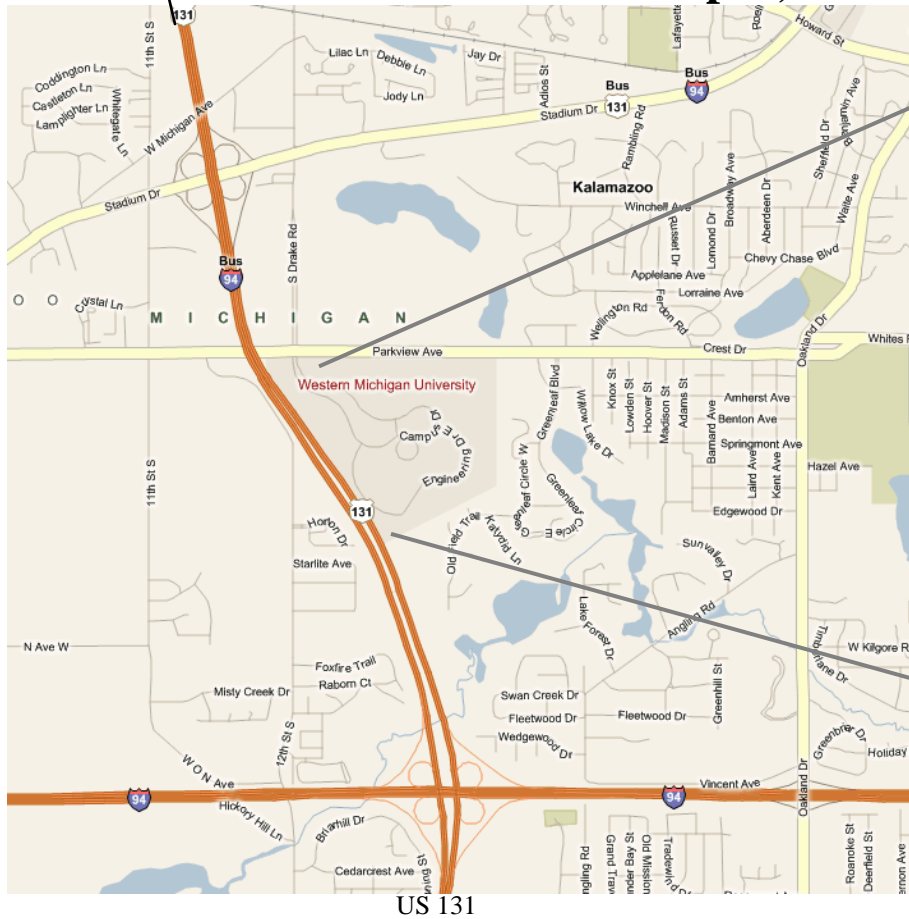

Michigan Recumbent Rally – West

Saturday, September 12, 2015, 10 am to 2:30 pm

WMU Parkview Campus, College of Engineering, Kalamazoo

To Grand Rapids

We will gather in the East Parking lot, enter campus from Parkview and Drake, note campus loop is ONE-WAY. Parking is free. If you are coming from out of town, take Stadium Drive exit 36A from US 131 east to Drake, then south through the traffic light at Parkview Avenue.

Join us for test rides and information on recumbent bikes (and trikes.) This event is free and open to the public, drop in any time. Enthusiasts are welcome, along with anyone who is curious about these vehicles. Hard to find in bike shops, this event will feature a variety of recumbent pedal-powered machines, most available for test rides on the low-traffic campus road network. If you are a recumbent owner in the area, please come on by to share your experiences. In case of rain, we will use the nearby parking structure. Contact Paul Pancella at (269)373-5413 or Paul.Pancella@WMich.edu for more information.